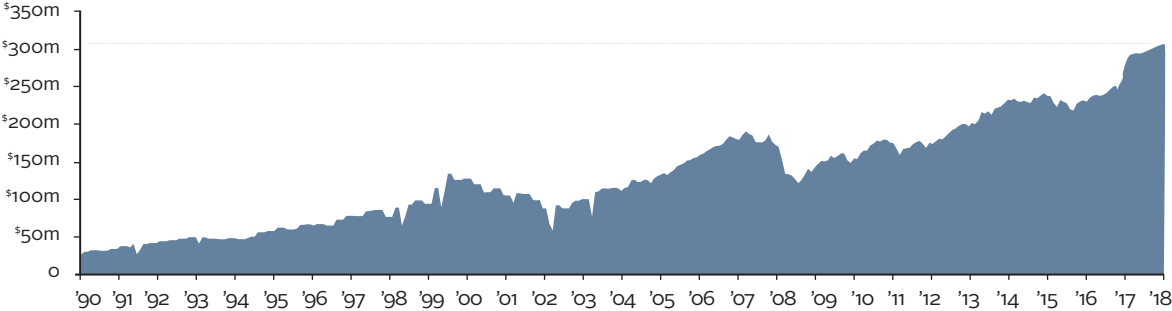

Net Assets by Year (as of June 30, 2018)

ENDOWMENT PORTFOLIO MARKET VALUE AND INVESTMENT RETURN (as of June 30, 2018)

Honor Roll of Giving

Over the past year, Connecticut College made significant strides in advancing the goals of our strategic plan, *Building on Strength*, and completed a campus master plan to guide the development of our facilities to foster a vibrant campus community. Because of the generosity of the entire College community, the 2017-2018 CC Fund reached a record \$6.1 million with total cash gifts of \$38.8 million. To all those listed in the following pages, please accept our sincerest thanks for your ongoing support.