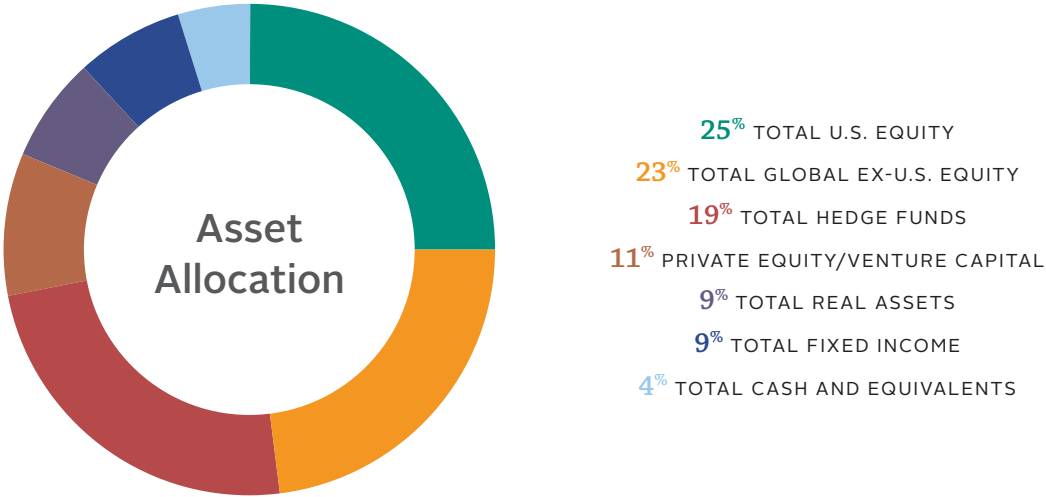

Net Assets by Year (as of June 30, 2018)

ENDOWMENT PORTFOLIO MARKET VALUE AND INVESTMENT RETURN (as of June 30, 2018)

Honor Roll of Giving

Over the past year, Connecticut College made significant strides in advancing the goals of our strategic plan, *Building on Strength*, and completed a campus master plan to guide the development of our facilities to foster a vibrant campus community. Because of the generosity of the entire College community, the 2017-2018 CC Fund reached a record \$6.1 million with total cash gifts of \$38.8 million. To all those listed in the following pages, please accept our sincerest thanks for your ongoing support.