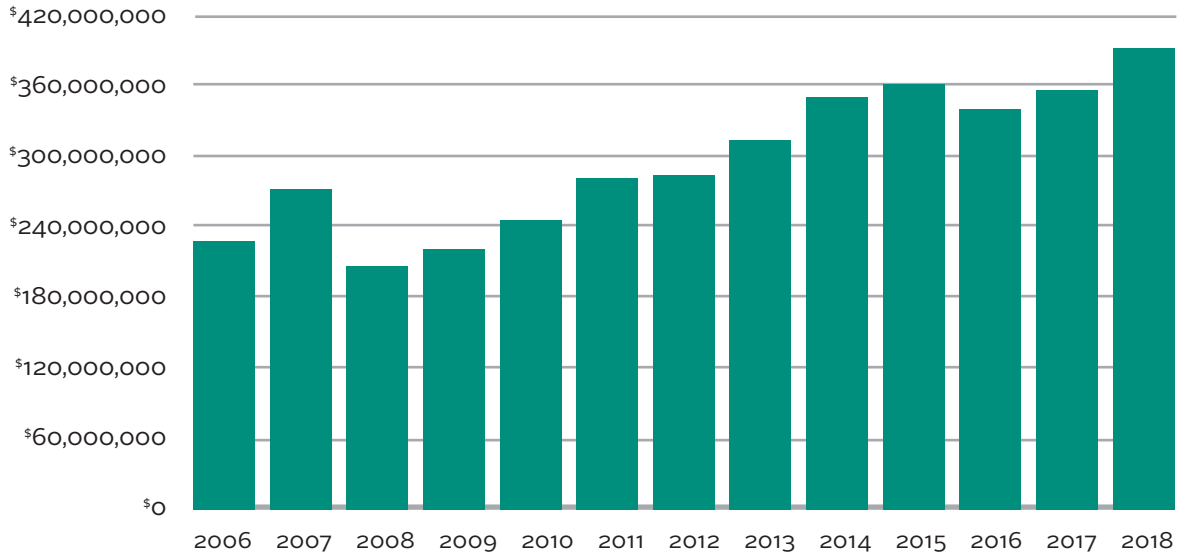

PRELIMINARY BALANCE SHEET (as of June 30, 2018)

Assets

Cash	$32,380,000
Contributions Receivable	$26,800,000
Investments	$315,189,000
Land, Buildings & Equipment	$106,379,000
Other	$31,958,000

Total Assets

$512,706,000

Liabilities & Net Assets

Accounts Payable	$10,449,000
Other Liabilities	$18,135,000
Bonds & Notes Payable	$92,443,000
Total Liabilities	$121,027,000
Net Assets	$391,679,000

Total Liabilities & Net Assets $512,706,000

Net Assets by Year (as of June 30, 2018)